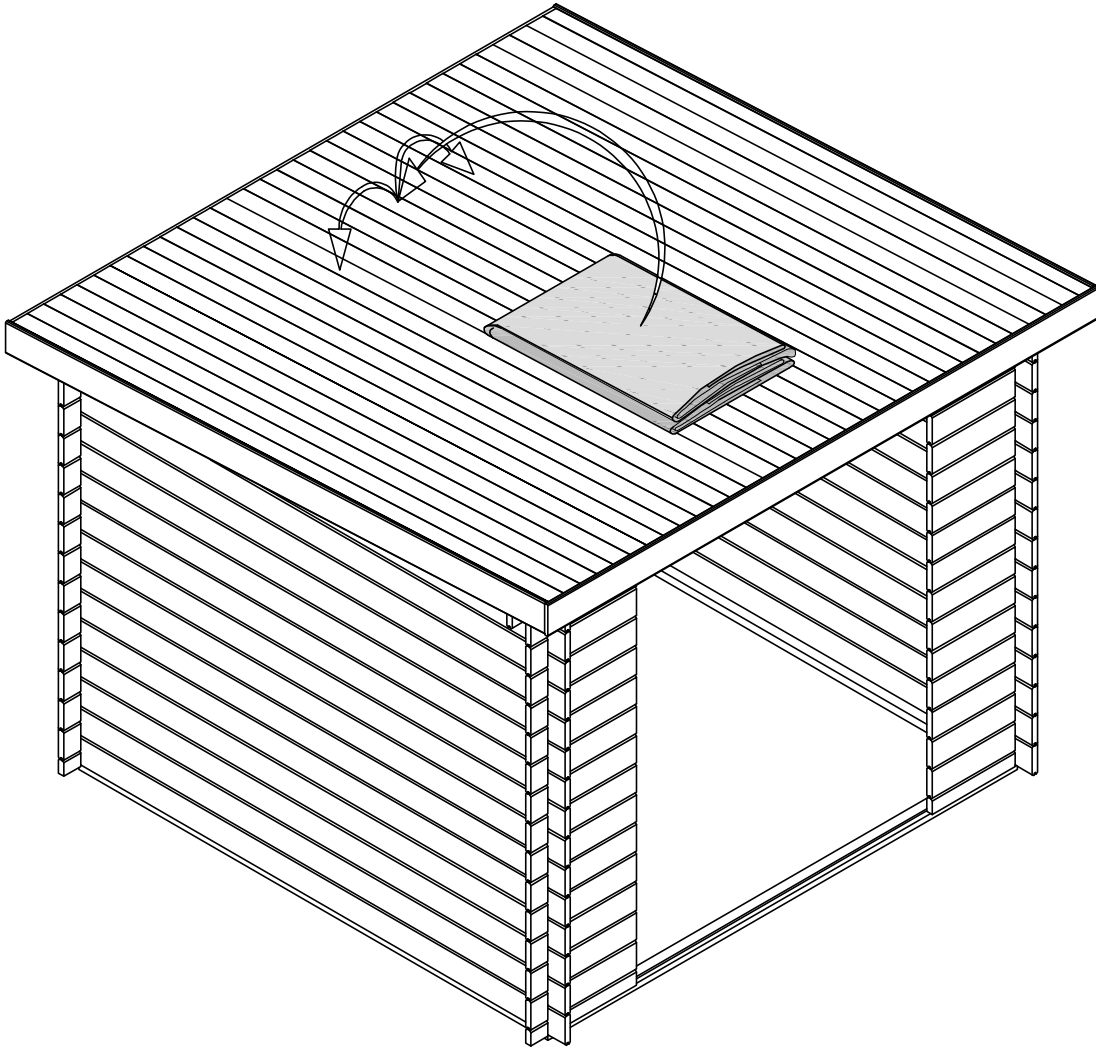

BASIC - PENTROOF

assembly instruction

BASIC - PENT

BASIC - PENT

Base beam 38x69

*Not included

BASIC - PENT

BASIC - PENT

BASIC - PENT

BASIC - PENT

Roofboard 18x95mm

Nail Ø2,7x55

BASIC - PENT

Facia 18x145

Facia 28x58

BASIC - PENT

EPDM rubber roofcovering

BASIC - PENT

EPDM Glue

BASIC - PENT

EPDM Glue

BASIC - PENT

Ø4,5x30

Aluminium rooftrim

BASIC - PENT

BASIC - PENT

Floor kit
(optional)

Floor beam 38x44mm

BASIC - PENT

Floor kit
(optional)

Floor board 18x95mm

Ø2,7x55