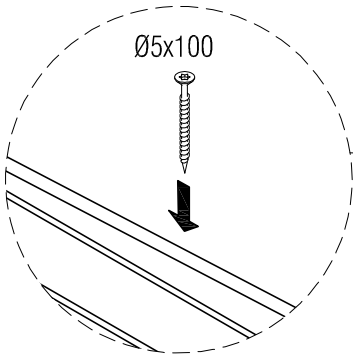

BASIC - PENTROOF

assembly instruction

BASIC - PENT

BASIC - PENT

Base beam 38x69

*Not included

BASIC - PENT

BASIC - PENT

BASIC - PENT

BASIC - PENT

Roofboard 18x95mm

Nail Ø2,7x55

BASIC - PENT

Facia 18x145

Facia 28x58

BASIC - PENT

EPDM rubber roofcovering

BASIC - PENT

EPDM Glue

BASIC - PENT

EPDM Glue

BASIC - PENT

Ø4,5x30

Aluminium rooftrim