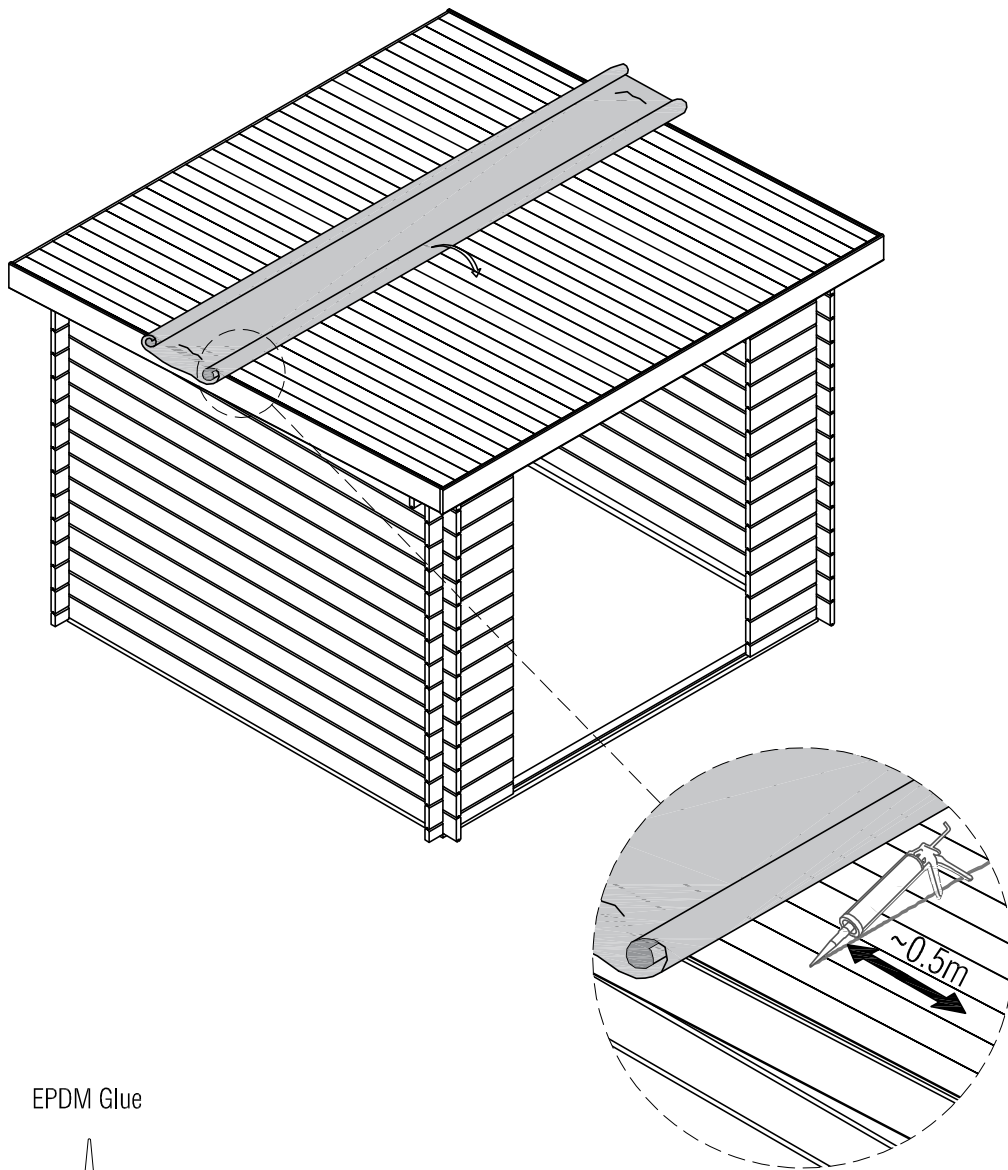

BASIC - PENTROOF

assembly instruction

BASIC - PENT

BASIC - PENT

Base beam 38x69

*Not included

BASIC - PENT

BASIC - PENT

BASIC - PENT

BASIC - PENT

Roofboard 18x95mm

Nail Ø2,7x55

BASIC - PENT

Facia 18x145

Facia 28x58

BASIC - PENT

EPDM rubber roofcovering

BASIC - PENT

EPDM Glue

BASIC - PENT

EPDM Glue

BASIC - PENT

Ø4,5x30

Aluminium rooftrim

BASIC - PENT

BASIC - PENT

Floor kit
(optional)

Floor beam 38x44mm

BASIC - PENT

Floor kit
(optional)

Floor board 18x95mm

Ø2,7x55