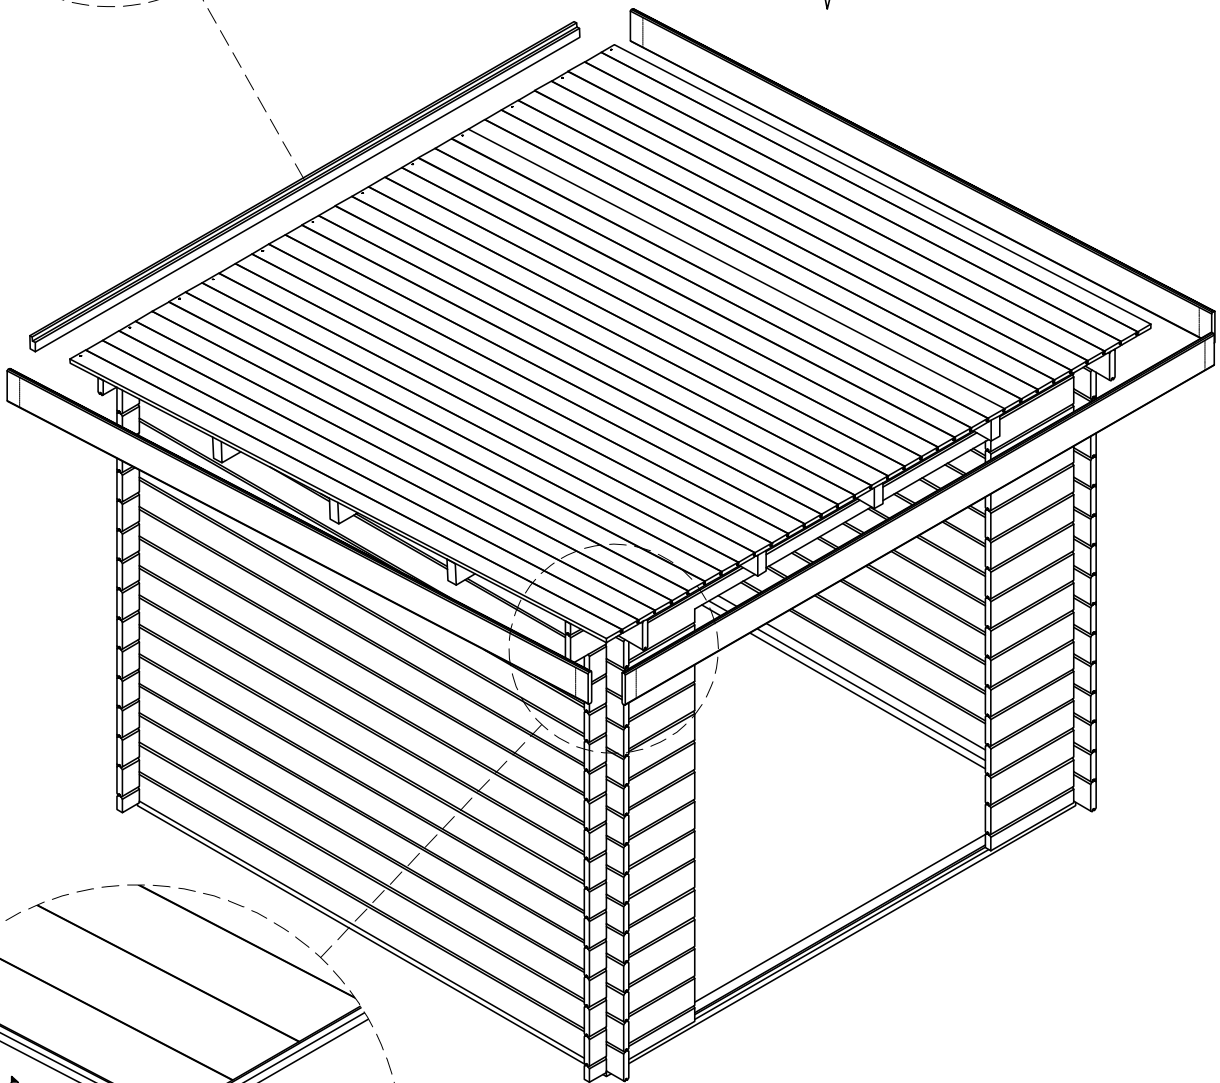

BASIC - PENTROOF

assembly instruction

BASIC - PENT

BASIC - PENT

Base beam 38x69

*Not included

BASIC - PENT

BASIC - PENT

BASIC - PENT

BASIC - PENT

Roofboard 18x95mm

Nail Ø2,7x55

BASIC - PENT

Facia 18x145

Facia 28x58

BASIC - PENT

EPDM rubber roofcovering

BASIC - PENT

EPDM Glue

BASIC - PENT

EPDM Glue

BASIC - PENT

Ø4,5x30

Aluminium rooftrim

BASIC - PENT

BASIC - PENT

Floor kit
(optional)

Floor beam 38x44mm

BASIC - PENT

Floor kit
(optional)

Floor board 18x95mm

Ø2,7x55