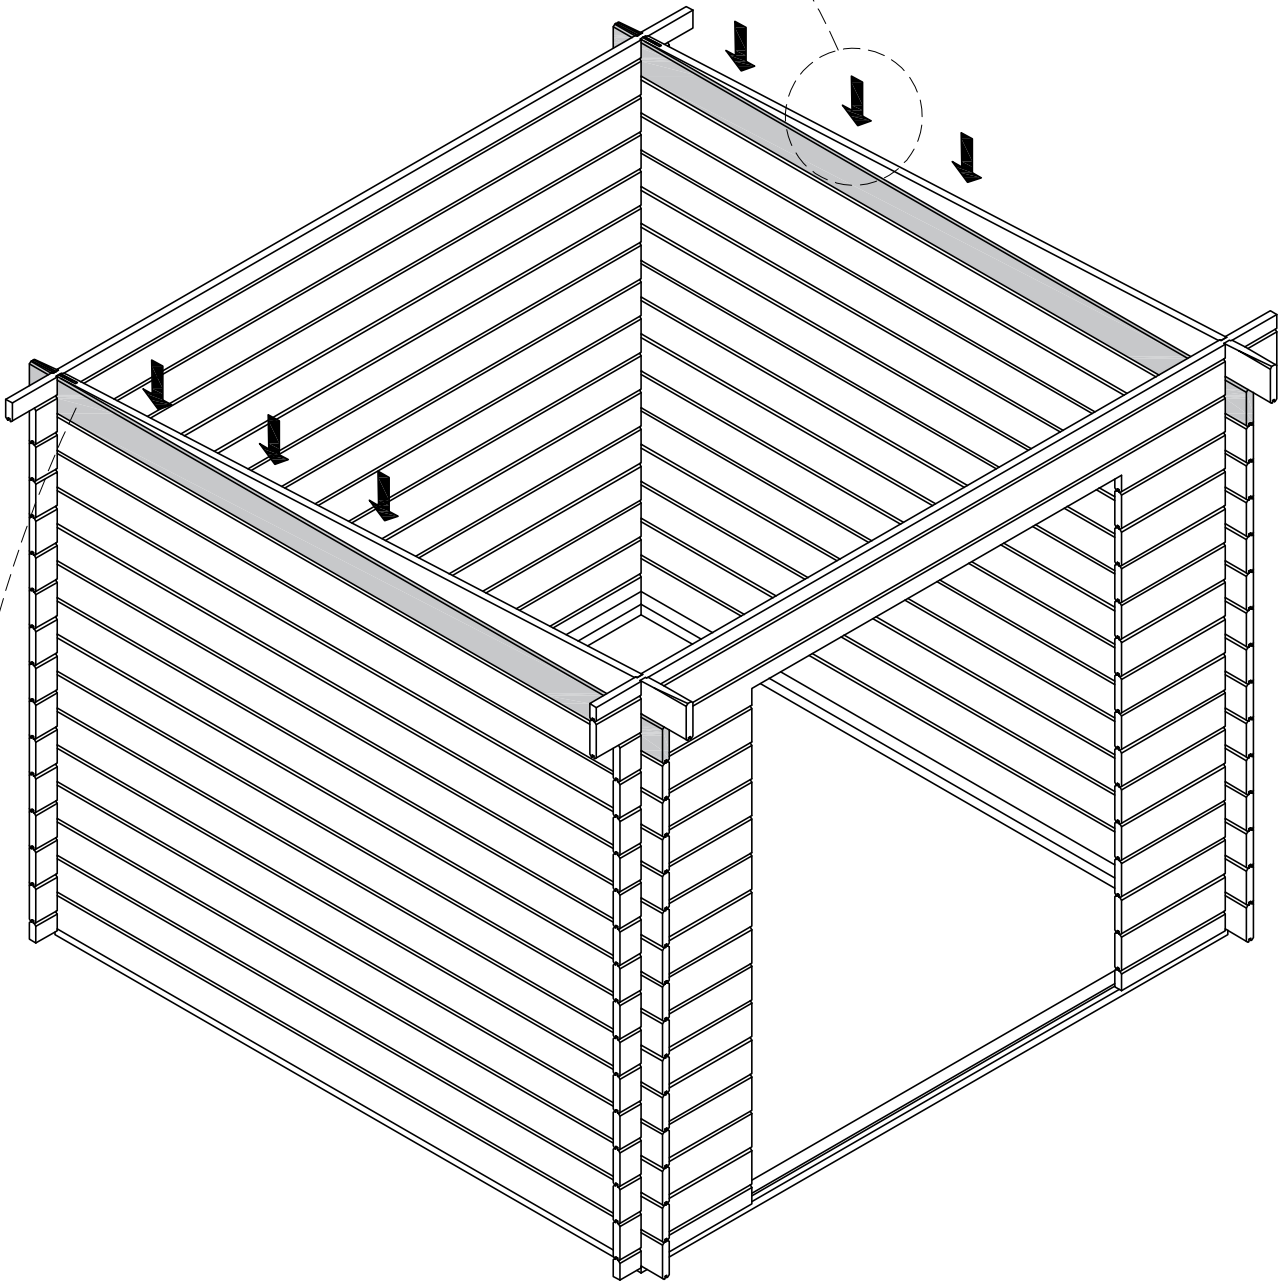

BASIC - PENTROOF

assembly instruction

BASIC - PENT

BASIC - PENT

Base beam 38x69

*Not included

BASIC - PENT

BASIC - PENT

BASIC - PENT

BASIC - PENT

Roofboard 18x95mm

Nail Ø2,7x55

BASIC - PENT

Facia 18x145

Facia 28x58

BASIC - PENT

EPDM rubber roofcovering

BASIC - PENT

EPDM Glue

BASIC - PENT

EPDM Glue

BASIC - PENT

Ø4,5x30

Aluminium rooftrim

BASIC - PENT

BASIC - PENT

Floor kit
(optional)

Floor beam 38x44mm

BASIC - PENT

Floor kit
(optional)

Floor board 18x95mm

Ø2,7x55