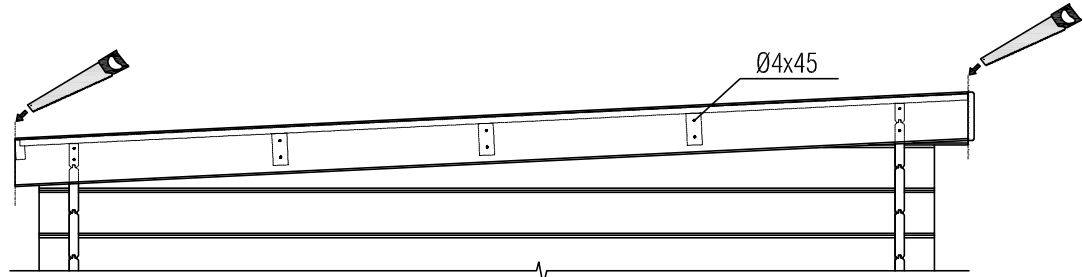

BASIC - PENTROOF

assembly instruction

BASIC - PENT

BASIC - PENT

Base beam 38x69

*Not included

BASIC - PENT

BASIC - PENT

BASIC - PENT

BASIC - PENT

Roofboard 18x95mm

Nail Ø2,7x55

BASIC - PENT

Facia 18x145

Facia 28x58

BASIC - PENT

EPDM rubber roofcovering

BASIC - PENT

EPDM Glue

BASIC - PENT

EPDM Glue

BASIC - PENT

Ø4,5x30

Aluminium rooftrim