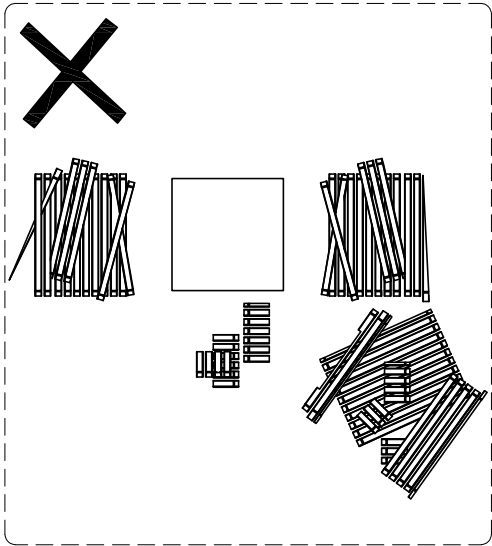

BASIC - PENTROOF

assembly instruction

BASIC - PENT

BASIC - PENT

Base beam 38x69

*Not included

BASIC - PENT

BASIC - PENT

BASIC - PENT

BASIC - PENT

Roofboard 18x95mm

Nail Ø2,7x55

BASIC - PENT

Facia 18x145

Facia 28x58

BASIC - PENT

EPDM rubber roofcovering

BASIC - PENT

EPDM Glue

BASIC - PENT

EPDM Glue

BASIC - PENT

Ø4,5x30

Aluminium rooftrim

BASIC - PENT

BASIC - PENT

Floor kit
(optional)

Floor beam 38x44mm

BASIC - PENT

Floor kit
(optional)

Floor board 18x95mm

Ø2,7x55