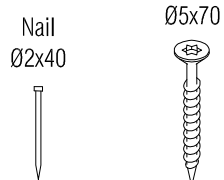

EPDM rubber roofcovering

BASIC - PENT

EPDM Glue

BASIC - PENT

EPDM Glue

BASIC - PENT

Ø4,5x30

Aluminium rooftrim

BASIC - PENT

BASIC - PENT

Floor kit
(optional)

Floor beam 38x44mm

BASIC - PENT

Floor kit
(optional)

Floor board 18x95mm

Ø2,7x55