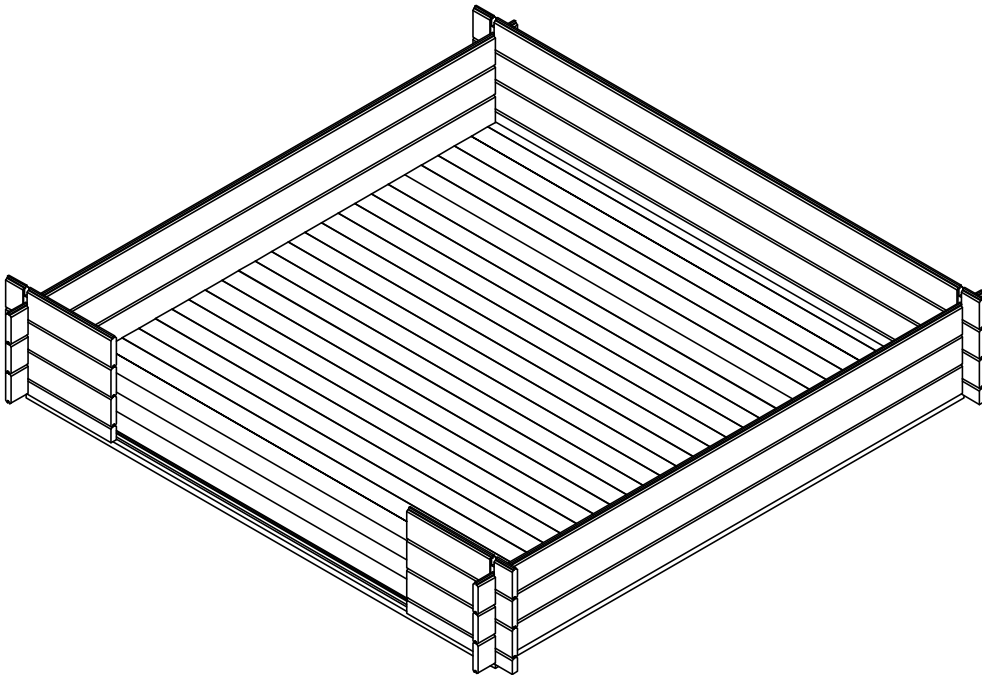

BASIC - PENTROOF

assembly instruction

BASIC - PENT

BASIC - PENT

Base beam 38x69

*Not included

BASIC - PENT

BASIC - PENT

BASIC - PENT

BASIC - PENT

Floor kit
(optional)

Floor beam 38x44mm

BASIC - PENT

Floor kit
(optional)

Floor board 18x95mm

Ø2,7x55

BASIC - PENT

Floor kit
(optional)

Skirting 24x59mm

Ø4x45