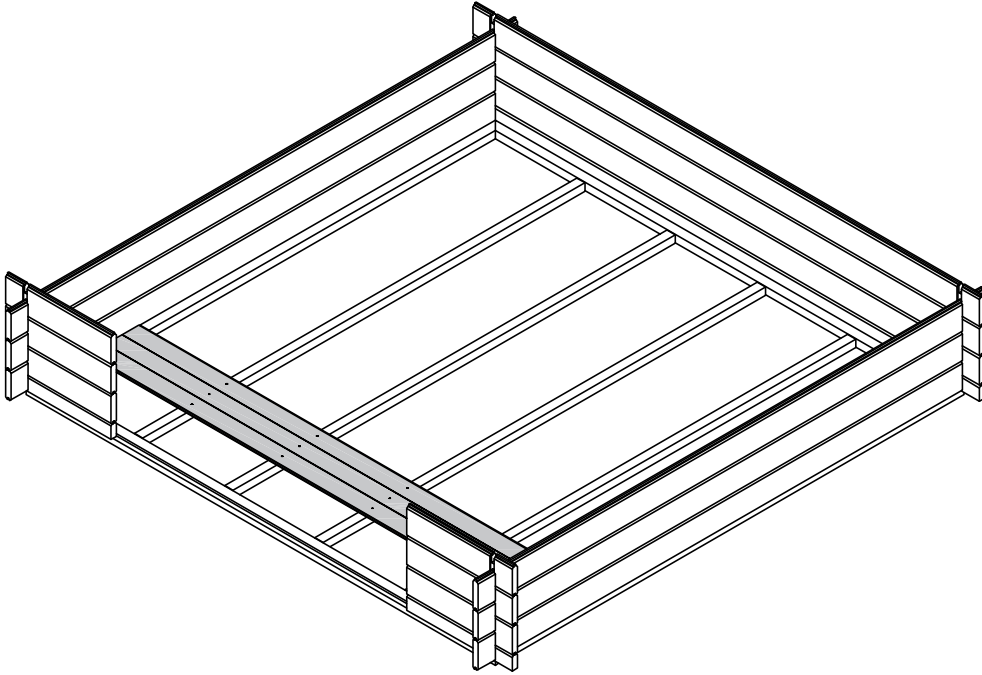

BASIC - PENTROOF

assembly instruction

BASIC - PENT

BASIC - PENT

Base beam 38x69

*Not included

BASIC - PENT

BASIC - PENT

BASIC - PENT

BASIC - PENT

Floor kit
(optional)

Floor beam 38x44mm

BASIC - PENT

Floor kit
(optional)

Floor board 18x95mm

Ø2,7x55

BASIC - PENT

Floor kit
(optional)

Skirting 24x59mm

Ø4x45