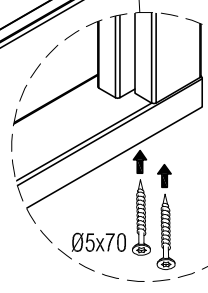

BASIC - PENTROOF

assembly instruction

BASIC - PENT

BASIC - PENT

Base beam 38x69

*Not included

BASIC - PENT

BASIC - PENT

EPDM rubber roofcovering

BASIC - PENT

EPDM Glue

BASIC - PENT

EPDM Glue

BASIC - PENT

Ø4,5x30

Aluminium rooftrim

BASIC - PENT

BASIC - PENT

Floor kit
(optional)

Floor beam 38x44mm

BASIC - PENT

Floor kit
(optional)

Floor board 18x95mm

Ø2,7x55