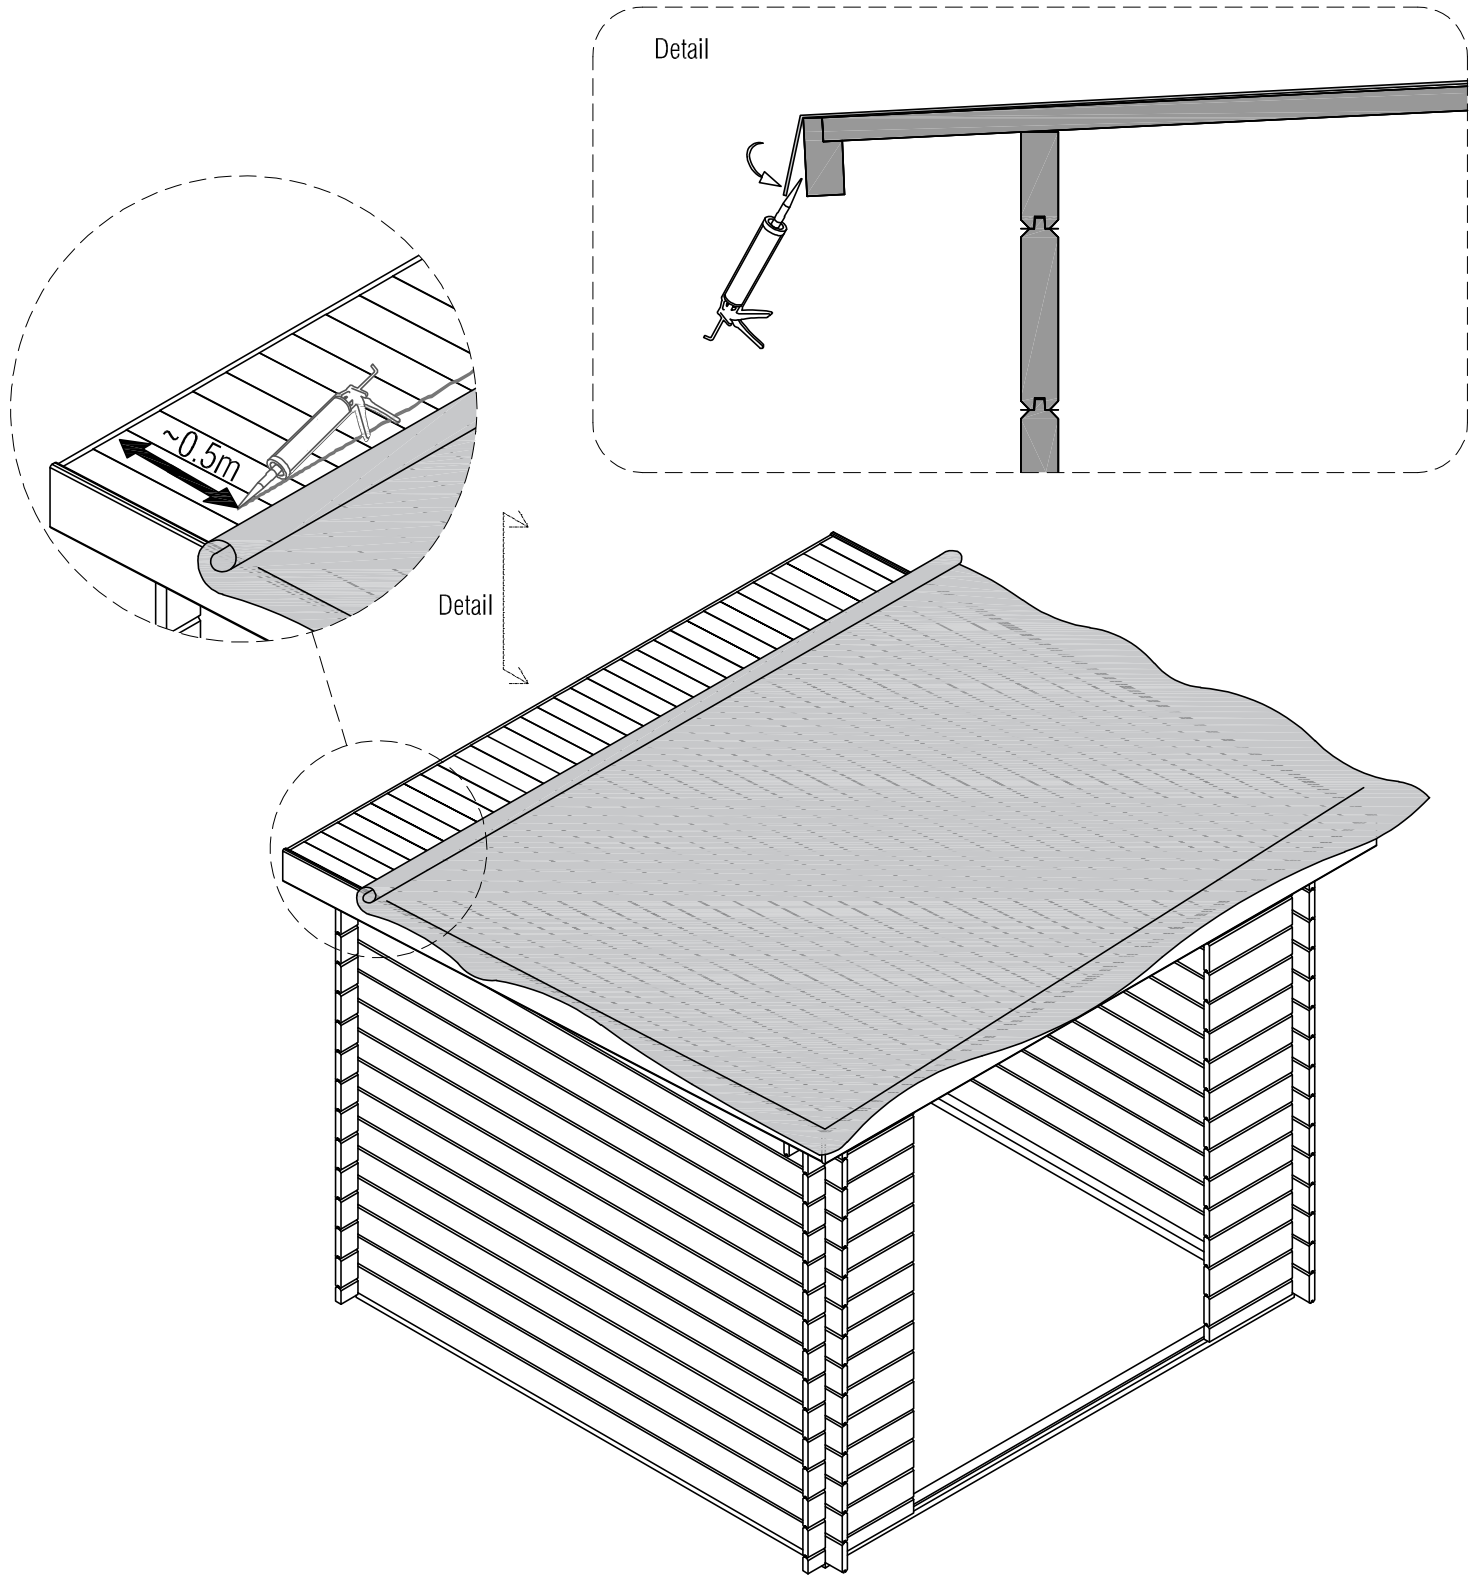

BASIC - PENTROOF

assembly instruction

BASIC - PENT

BASIC - PENT

Base beam 38x69

*Not included

BASIC - PENT

BASIC - PENT

BASIC - PENT

BASIC - PENT

Roofboard 18x95mm

Nail Ø2,7x55

BASIC - PENT

Facia 18x145

Facia 28x58

BASIC - PENT

EPDM rubber roofcovering

BASIC - PENT

EPDM Glue

BASIC - PENT

EPDM Glue

BASIC - PENT

Ø4,5x30

Aluminium rooftrim

BASIC - PENT

BASIC - PENT

Floor kit
(optional)

Floor beam 38x44mm

BASIC - PENT

Floor kit
(optional)

Floor board 18x95mm

Ø2,7x55