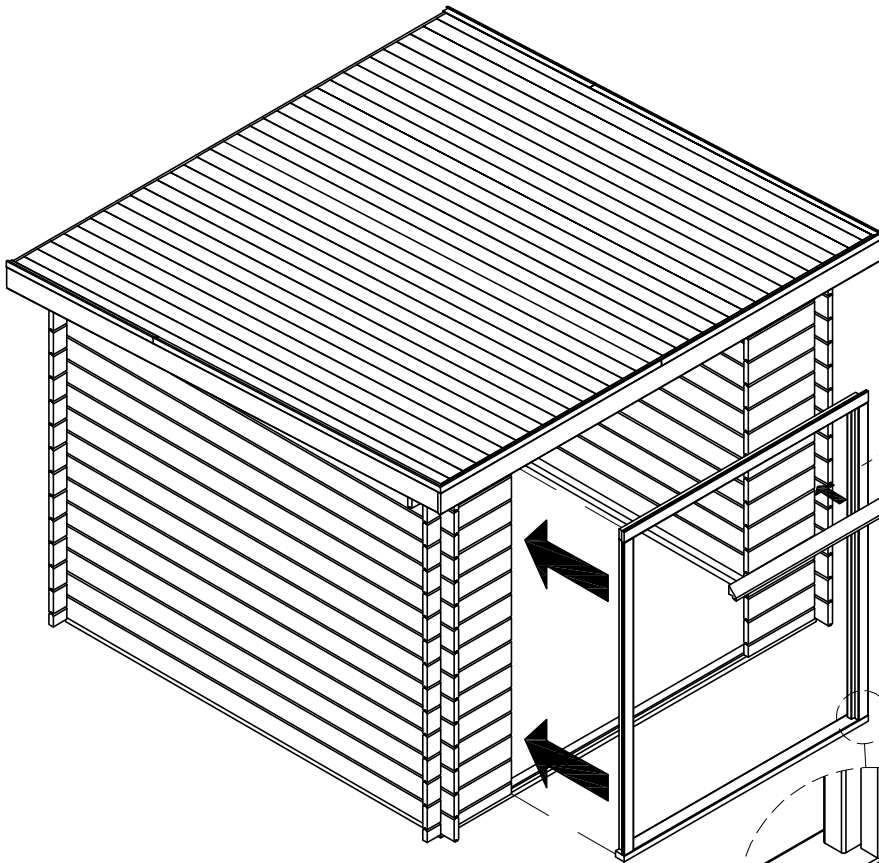

BASIC - PENTROOF

assembly instruction

BASIC - PENT

BASIC - PENT

Base beam 38x69

*Not included

BASIC - PENT

BASIC - PENT

BASIC - PENT

BASIC - PENT

Roofboard 18x95mm

Nail Ø2,7x55

BASIC - PENT

Facia 18x145

Facia 28x58

BASIC - PENT

EPDM rubber roofcovering

BASIC - PENT

EPDM Glue

BASIC - PENT

EPDM Glue

BASIC - PENT

Ø4,5x30

Aluminium rooftrim

BASIC - PENT

BASIC - PENT

Floor kit
(optional)

Floor beam 38x44mm

BASIC - PENT

Floor kit
(optional)

Floor board 18x95mm

Ø2,7x55