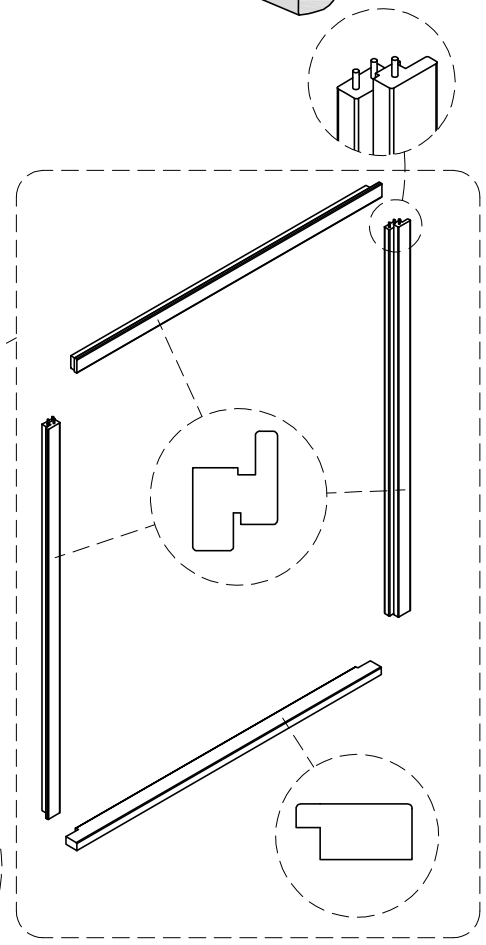

BASIC - PENTROOF

assembly instruction

BASIC - PENT

BASIC - PENT

Base beam 38x69

*Not included

BASIC - PENT

BASIC - PENT

BASIC - PENT

BASIC - PENT

Roofboard 18x95mm

Nail Ø2,7x55

BASIC - PENT

Facia 18x145

Facia 28x58

BASIC - PENT

EPDM rubber roofcovering

BASIC - PENT

EPDM Glue

BASIC - PENT

EPDM Glue

BASIC - PENT

Ø4,5x30

Aluminium rooftrim

BASIC - PENT

BASIC - PENT

Floor kit
(optional)

Floor beam 38x44mm

BASIC - PENT

Floor kit
(optional)

Floor board 18x95mm

Ø2,7x55