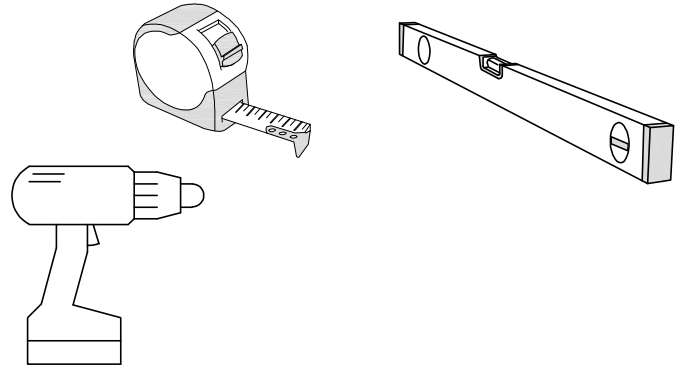

BASIC - PENTROOF

assembly instruction

BASIC - PENT

BASIC - PENT

Base beam 38x69

*Not included

BASIC - PENT

BASIC - PENT

BASIC - PENT

BASIC - PENT

Roofboard 18x95mm

Nail Ø2,7x55

BASIC - PENT

Facia 18x145

Facia 28x58

BASIC - PENT

EPDM rubber roofcovering

BASIC - PENT

EPDM Glue

BASIC - PENT

EPDM Glue

BASIC - PENT

Ø4,5x30

Aluminium rooftrim