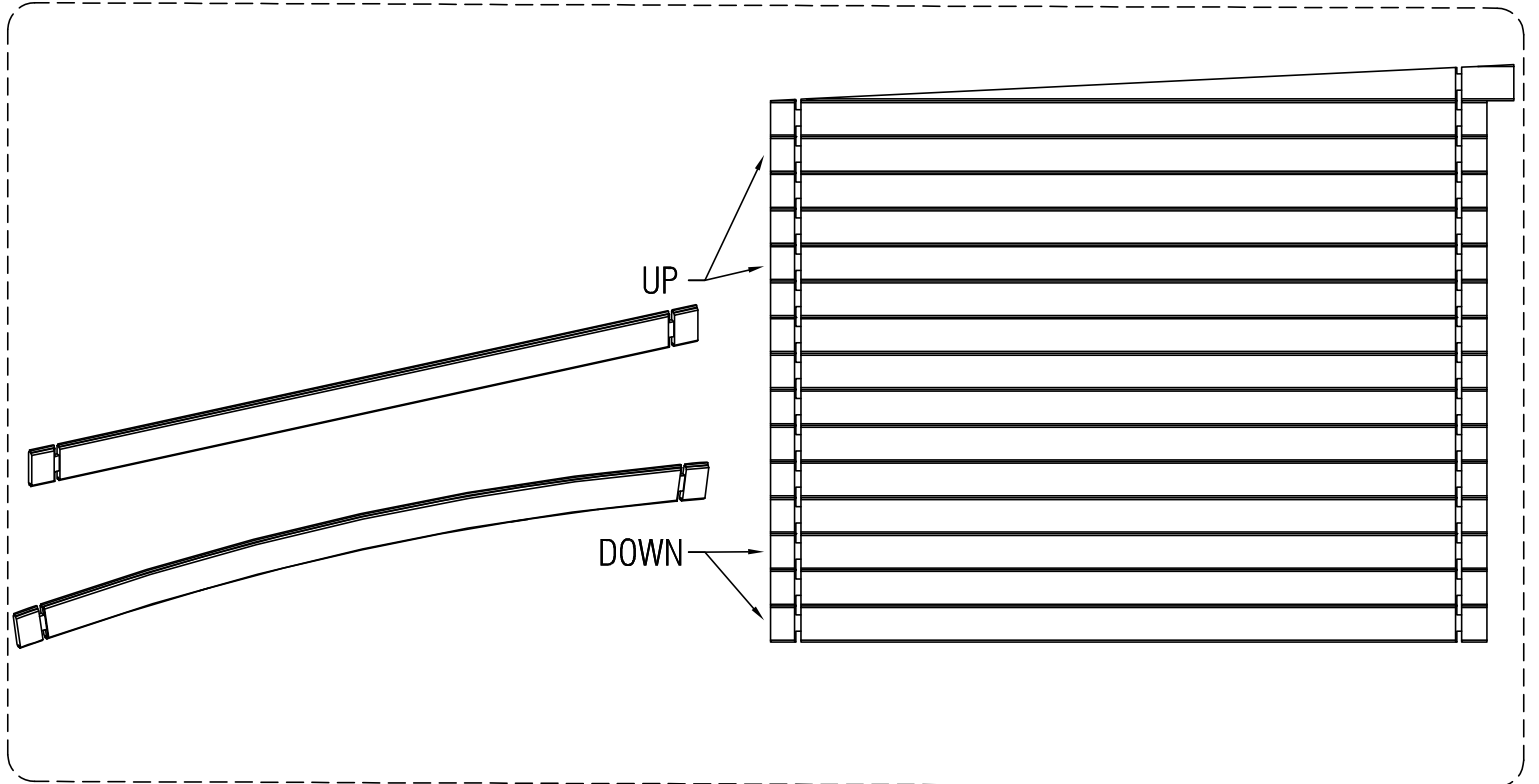

BASIC - PENTROOF

assembly instruction

BASIC - PENT

BASIC - PENT

Base beam 38x69

*Not included

BASIC - PENT

BASIC - PENT

BASIC - PENT

BASIC - PENT

Roofboard 18x95mm

Nail Ø2,7x55

BASIC - PENT

Facia 18x145

Facia 28x58

BASIC - PENT

BASIC - PENT

BASIC - PENT

Floor kit
(optional)

Floor beam 38x44mm

BASIC - PENT

Floor kit
(optional)

Floor board 18x95mm

Ø2,7x55