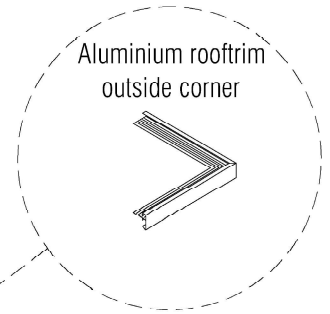

EPDM rubber roofcovering

BASIC - PENT

EPDM Glue

BASIC - PENT

EPDM Glue

BASIC - PENT

Ø4,5x30

Aluminium rooftrim

BASIC - PENT

BASIC - PENT

Floor kit
(optional)

Floor beam 38x44mm

BASIC - PENT

Floor kit
(optional)

Floor board 18x95mm

Ø2,7x55