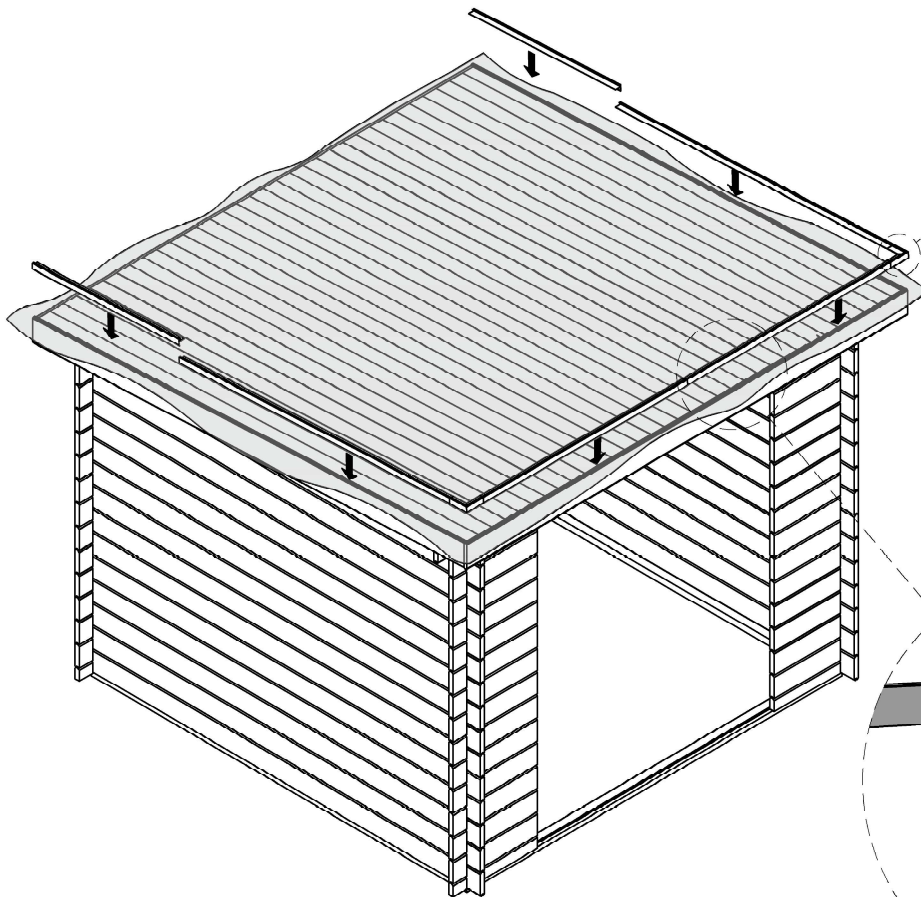

BASIC - PENTROOF

assembly instruction

BASIC - PENT

BASIC - PENT

Base beam 38x69

*Not included

BASIC - PENT

BASIC - PENT

BASIC - PENT

BASIC - PENT

Roofboard 18x95mm

Nail Ø2,7x55

BASIC - PENT

Facia 18x145

Facia 28x58

BASIC - PENT

EPDM rubber roofcovering

BASIC - PENT

EPDM Glue

BASIC - PENT

EPDM Glue

BASIC - PENT

Ø4,5x30

Aluminium rooftrim

BASIC - PENT

BASIC - PENT

Floor kit
(optional)

Floor beam 38x44mm

BASIC - PENT

Floor kit
(optional)

Floor board 18x95mm

Ø2,7x55