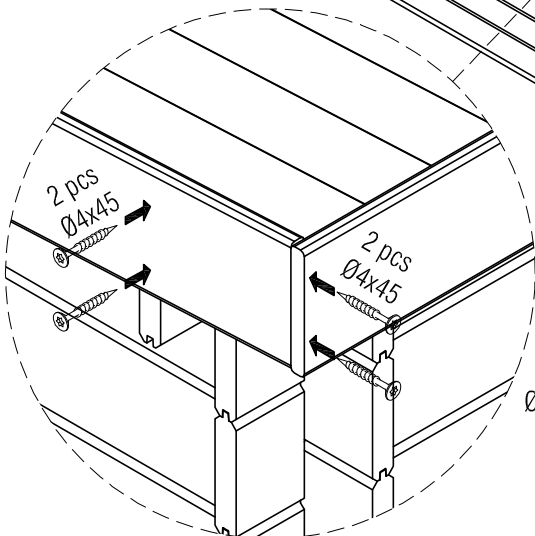

BASIC - PENTROOF

assembly instruction

BASIC - PENT

BASIC - PENT

Base beam 38x69

*Not included

BASIC - PENT

BASIC - PENT

BASIC - PENT

BASIC - PENT

Roofboard 18x95mm

Nail Ø2,7x55

BASIC - PENT

Facia 18x145

Facia 28x58

BASIC - PENT