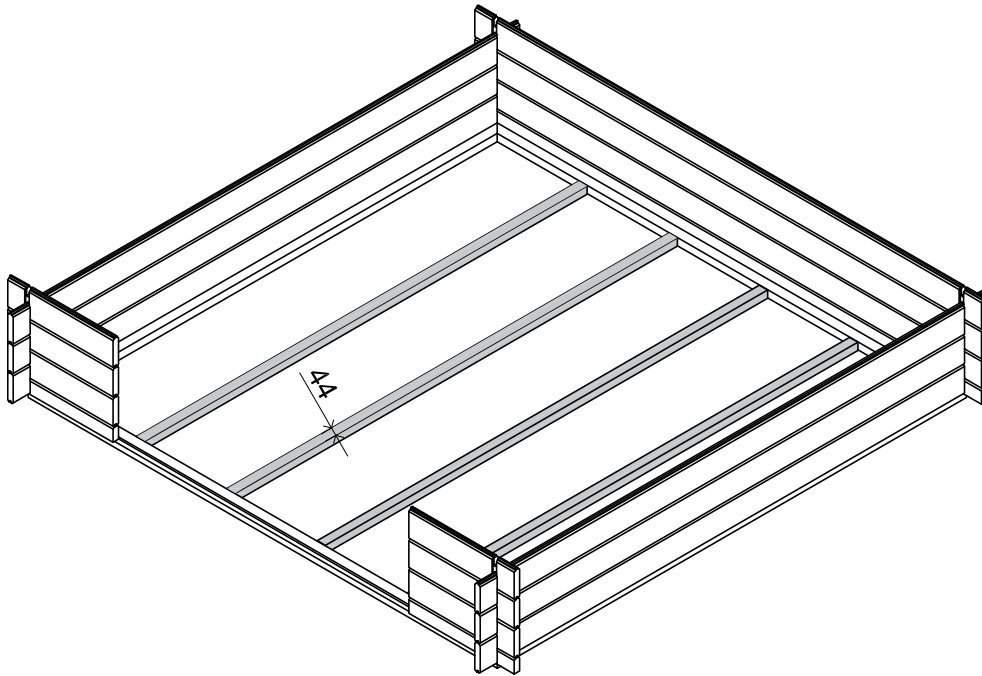

BASIC - PENTROOF

assembly instruction

BASIC - PENT

BASIC - PENT

Base beam 38x69

*Not included

BASIC - PENT

BASIC - PENT

EPDM rubber roofcovering

BASIC - PENT

EPDM Glue

BASIC - PENT

EPDM Glue

BASIC - PENT

Ø4,5x30

Aluminium rooftrim

BASIC - PENT

BASIC - PENT

Floor kit
(optional)

Floor beam 38x44mm

BASIC - PENT

Floor kit
(optional)

Floor board 18x95mm

Ø2,7x55