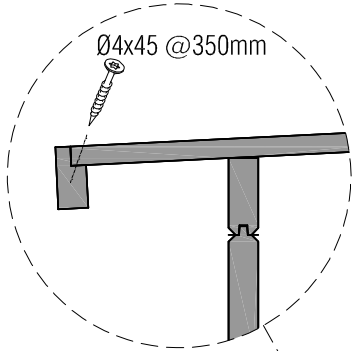

BASIC - PENTROOF

assembly instruction

BASIC - PENT

BASIC - PENT

Base beam 38x69

*Not included

BASIC - PENT

BASIC - PENT

BASIC - PENT

BASIC - PENT

Roofboard 18x95mm

Nail Ø2,7x55

BASIC - PENT

Facia 18x145

Facia 28x58

BASIC - PENT

EPDM rubber roofcovering

BASIC - PENT

EPDM Glue

BASIC - PENT

EPDM Glue

BASIC - PENT

Ø4,5x30

Aluminium rooftrim

BASIC - PENT

BASIC - PENT

Floor kit
(optional)

Floor beam 38x44mm

BASIC - PENT

Floor kit
(optional)

Floor board 18x95mm

Ø2,7x55