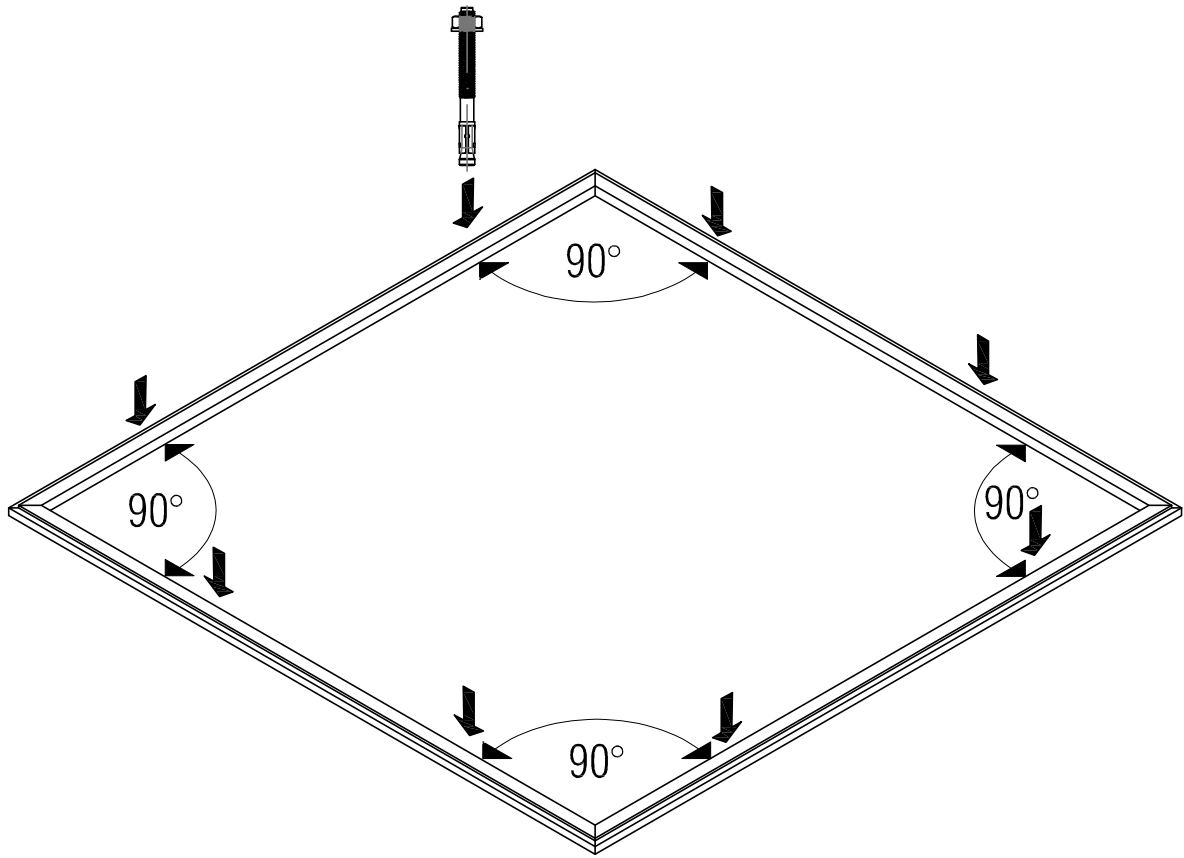

BASIC - PENTROOF

assembly instruction

BASIC - PENT

BASIC - PENT

Base beam 38x69

*Not included

BASIC - PENT

BASIC - PENT

BASIC - PENT

BASIC - PENT

Roofboard 18x95mm

Nail Ø2,7x55

BASIC - PENT

Facia 18x145

Facia 28x58

BASIC - PENT

BASIC - PENT

BASIC - PENT

Floor kit
(optional)

Floor beam 38x44mm

BASIC - PENT

Floor kit
(optional)

Floor board 18x95mm

Ø2,7x55