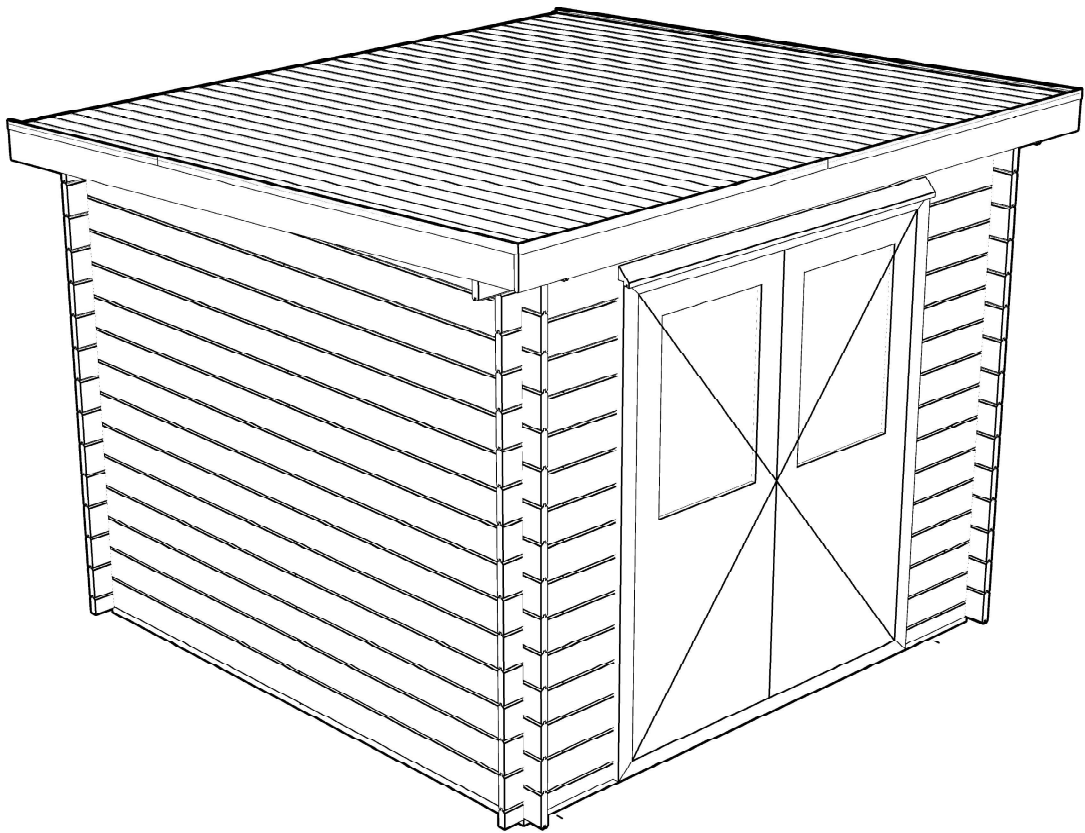

BASIC - PENTROOF

assembly instruction

BASIC - PENT

BASIC - PENT

Base beam 38x69

*Not included

BASIC - PENT

BASIC - PENT

BASIC - PENT

BASIC - PENT

Roofboard 18x95mm

Nail Ø2,7x55

BASIC - PENT

Facia 18x145

Facia 28x58

BASIC - PENT

EPDM rubber roofcovering

BASIC - PENT

EPDM Glue

BASIC - PENT

EPDM Glue

BASIC - PENT

Ø4,5x30

Aluminium rooftrim