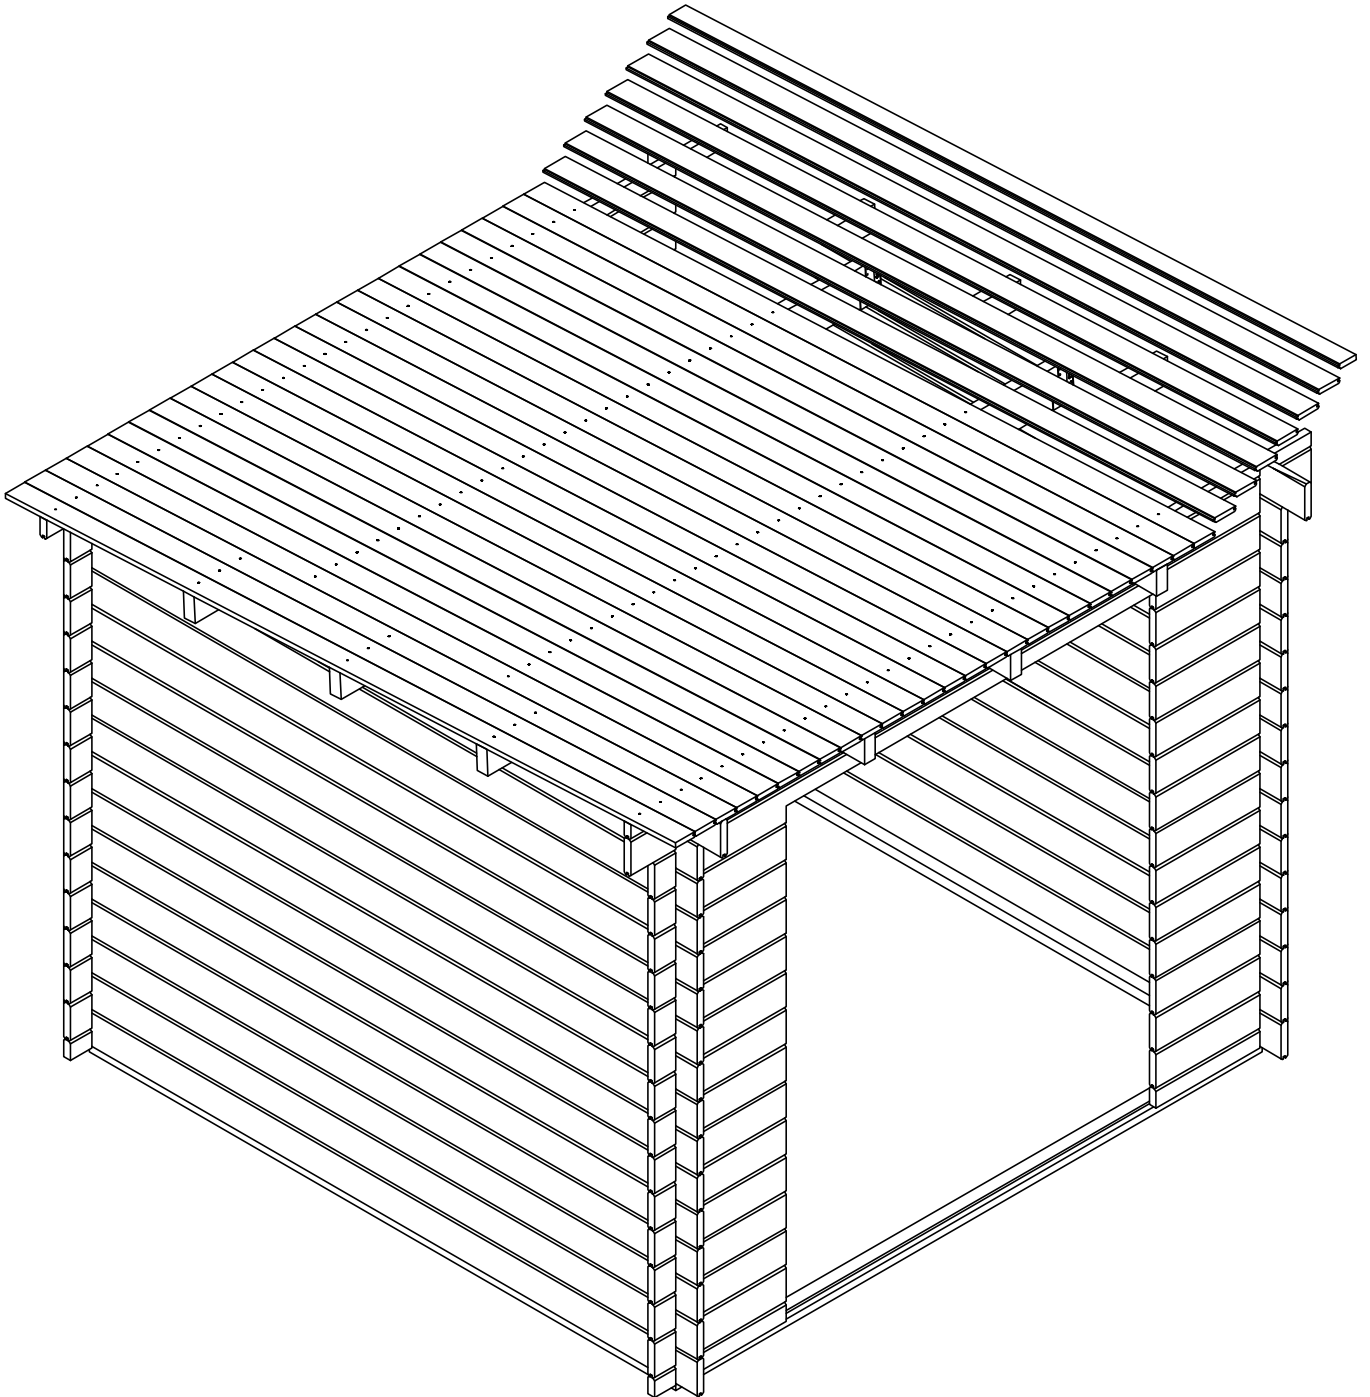

BASIC - PENTROOF

assembly instruction

BASIC - PENT

BASIC - PENT

Base beam 38x69

*Not included

BASIC - PENT

BASIC - PENT

BASIC - PENT

BASIC - PENT

Roofboard 18x95mm

Nail Ø2,7x55

BASIC - PENT

Facia 18x145

Facia 28x58

BASIC - PENT

EPDM rubber roofcovering

BASIC - PENT

EPDM Glue

BASIC - PENT

EPDM Glue

BASIC - PENT

Ø4,5x30

Aluminium rooftrim

BASIC - PENT

BASIC - PENT

Floor kit
(optional)

Floor beam 38x44mm

BASIC - PENT

Floor kit
(optional)

Floor board 18x95mm

Ø2,7x55