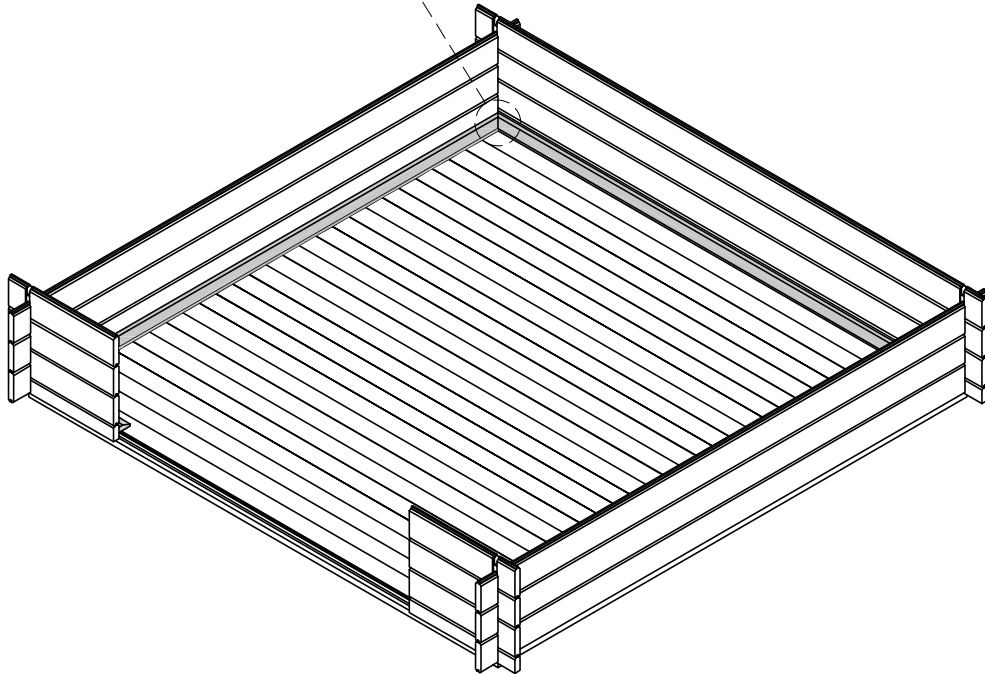

BASIC - PENTROOF

assembly instruction

BASIC - PENT

BASIC - PENT

Base beam 38x69

*Not included

BASIC - PENT

BASIC - PENT

BASIC - PENT

BASIC - PENT

Floor kit
(optional)

Floor beam 38x44mm

BASIC - PENT

Floor kit
(optional)

Floor board 18x95mm

Ø2,7x55

BASIC - PENT

Floor kit
(optional)

Skirting 24x59mm

Ø4x45