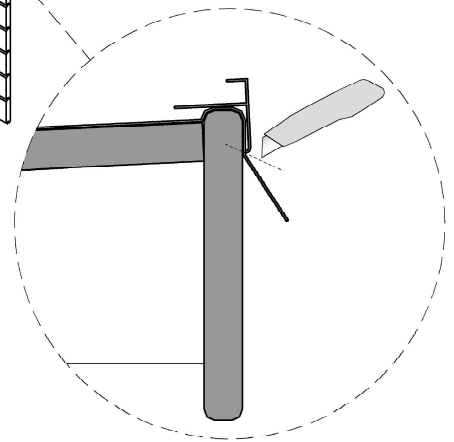

BASIC - PENTROOF

assembly instruction

BASIC - PENT

BASIC - PENT

Base beam 38x69

*Not included

BASIC - PENT

BASIC - PENT

EPDM rubber roofcovering

BASIC - PENT

EPDM Glue

BASIC - PENT

EPDM Glue

BASIC - PENT

Ø4,5x30

Aluminium rooftrim

BASIC - PENT

BASIC - PENT

Floor kit
(optional)

Floor beam 38x44mm

BASIC - PENT

Floor kit
(optional)

Floor board 18x95mm

Ø2,7x55