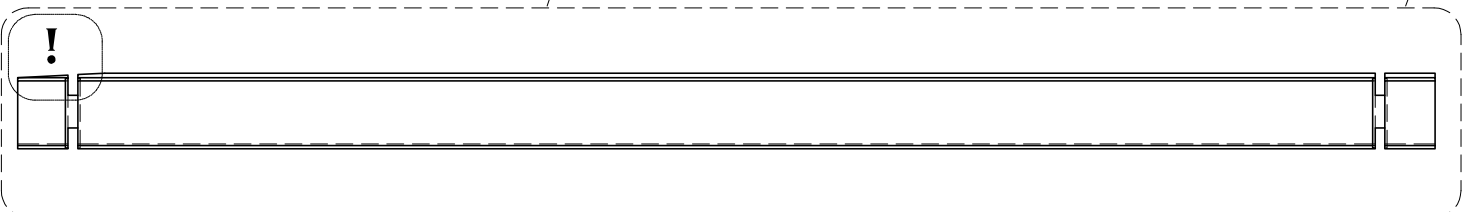

BASIC - PENTROOF

assembly instruction

BASIC - PENT

BASIC - PENT

Base beam 38x69

*Not included

BASIC - PENT

BASIC - PENT

BASIC - PENT

BASIC - PENT

Roofboard 18x95mm

Nail Ø2,7x55

BASIC - PENT

Facia 18x145

Facia 28x58

BASIC - PENT

BASIC - PENT

BASIC - PENT

Floor kit
(optional)

Floor beam 38x44mm

BASIC - PENT

Floor kit
(optional)

Floor board 18x95mm

Ø2,7x55