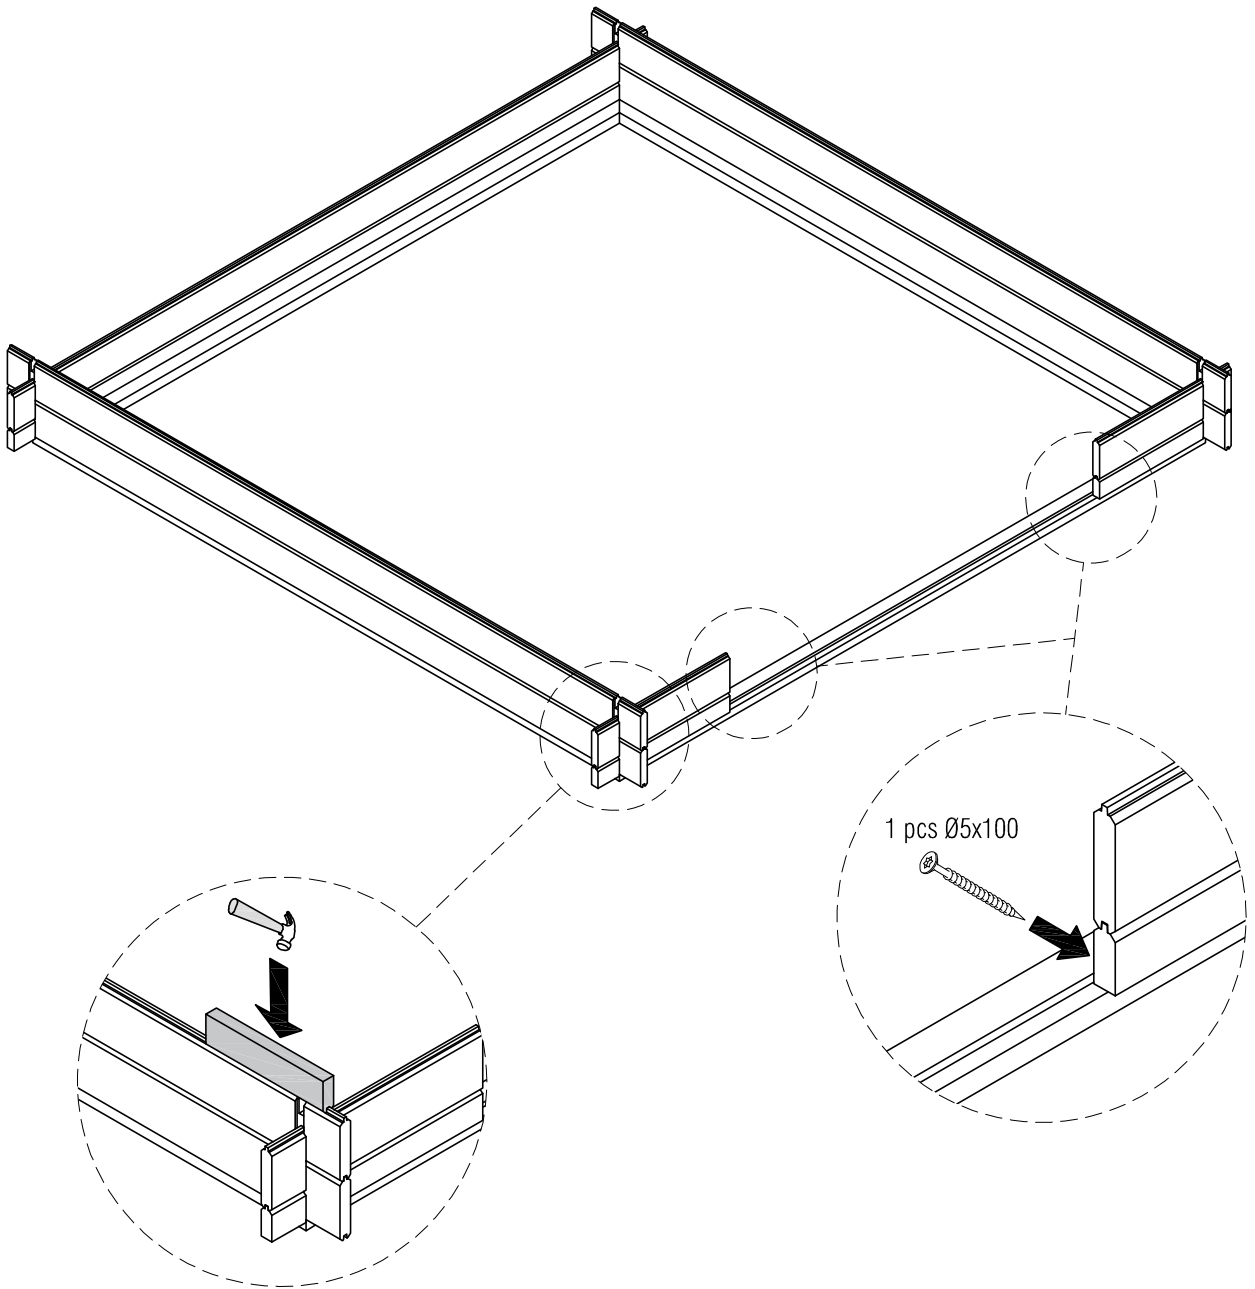

BASIC - PENTROOF

assembly instruction

BASIC - PENT

BASIC - PENT

Base beam 38x69

*Not included

BASIC - PENT

BASIC - PENT

BASIC - PENT

BASIC - PENT

Roofboard 18x95mm

Nail Ø2,7x55

BASIC - PENT

Facia 18x145

Facia 28x58

BASIC - PENT

EPDM rubber roofcovering

BASIC - PENT

EPDM Glue

BASIC - PENT

EPDM Glue

BASIC - PENT

Ø4,5x30

Aluminium rooftrim

BASIC - PENT

BASIC - PENT

Floor kit
(optional)

Floor beam 38x44mm

BASIC - PENT

Floor kit
(optional)

Floor board 18x95mm

Ø2,7x55