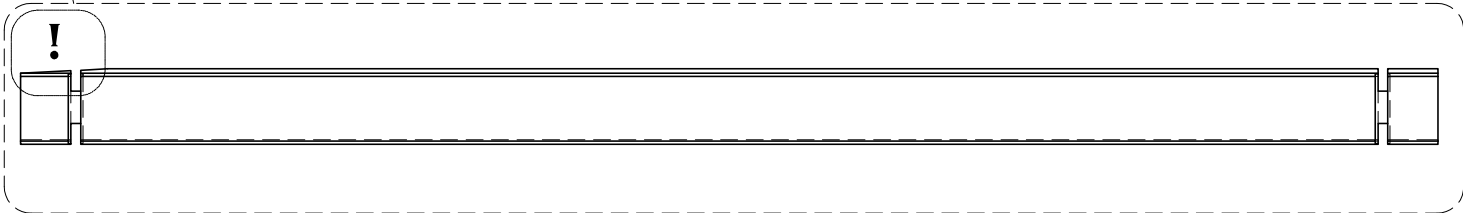

BASIC - PENTROOF

assembly instruction

BASIC - PENT

BASIC - PENT

Base beam 38x69

*Not included

BASIC - PENT

BASIC - PENT

BASIC - PENT

BASIC - PENT

Roofboard 18x95mm

Nail Ø2,7x55

BASIC - PENT

Facia 18x145

Facia 28x58

BASIC - PENT

BASIC - PENT

BASIC - PENT

Floor kit
(optional)

Floor beam 38x44mm

BASIC - PENT

Floor kit
(optional)

Floor board 18x95mm

Ø2,7x55