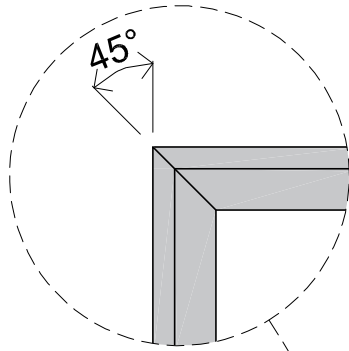

BASIC - PENT

Floor kit
(optional)

Ø4x45