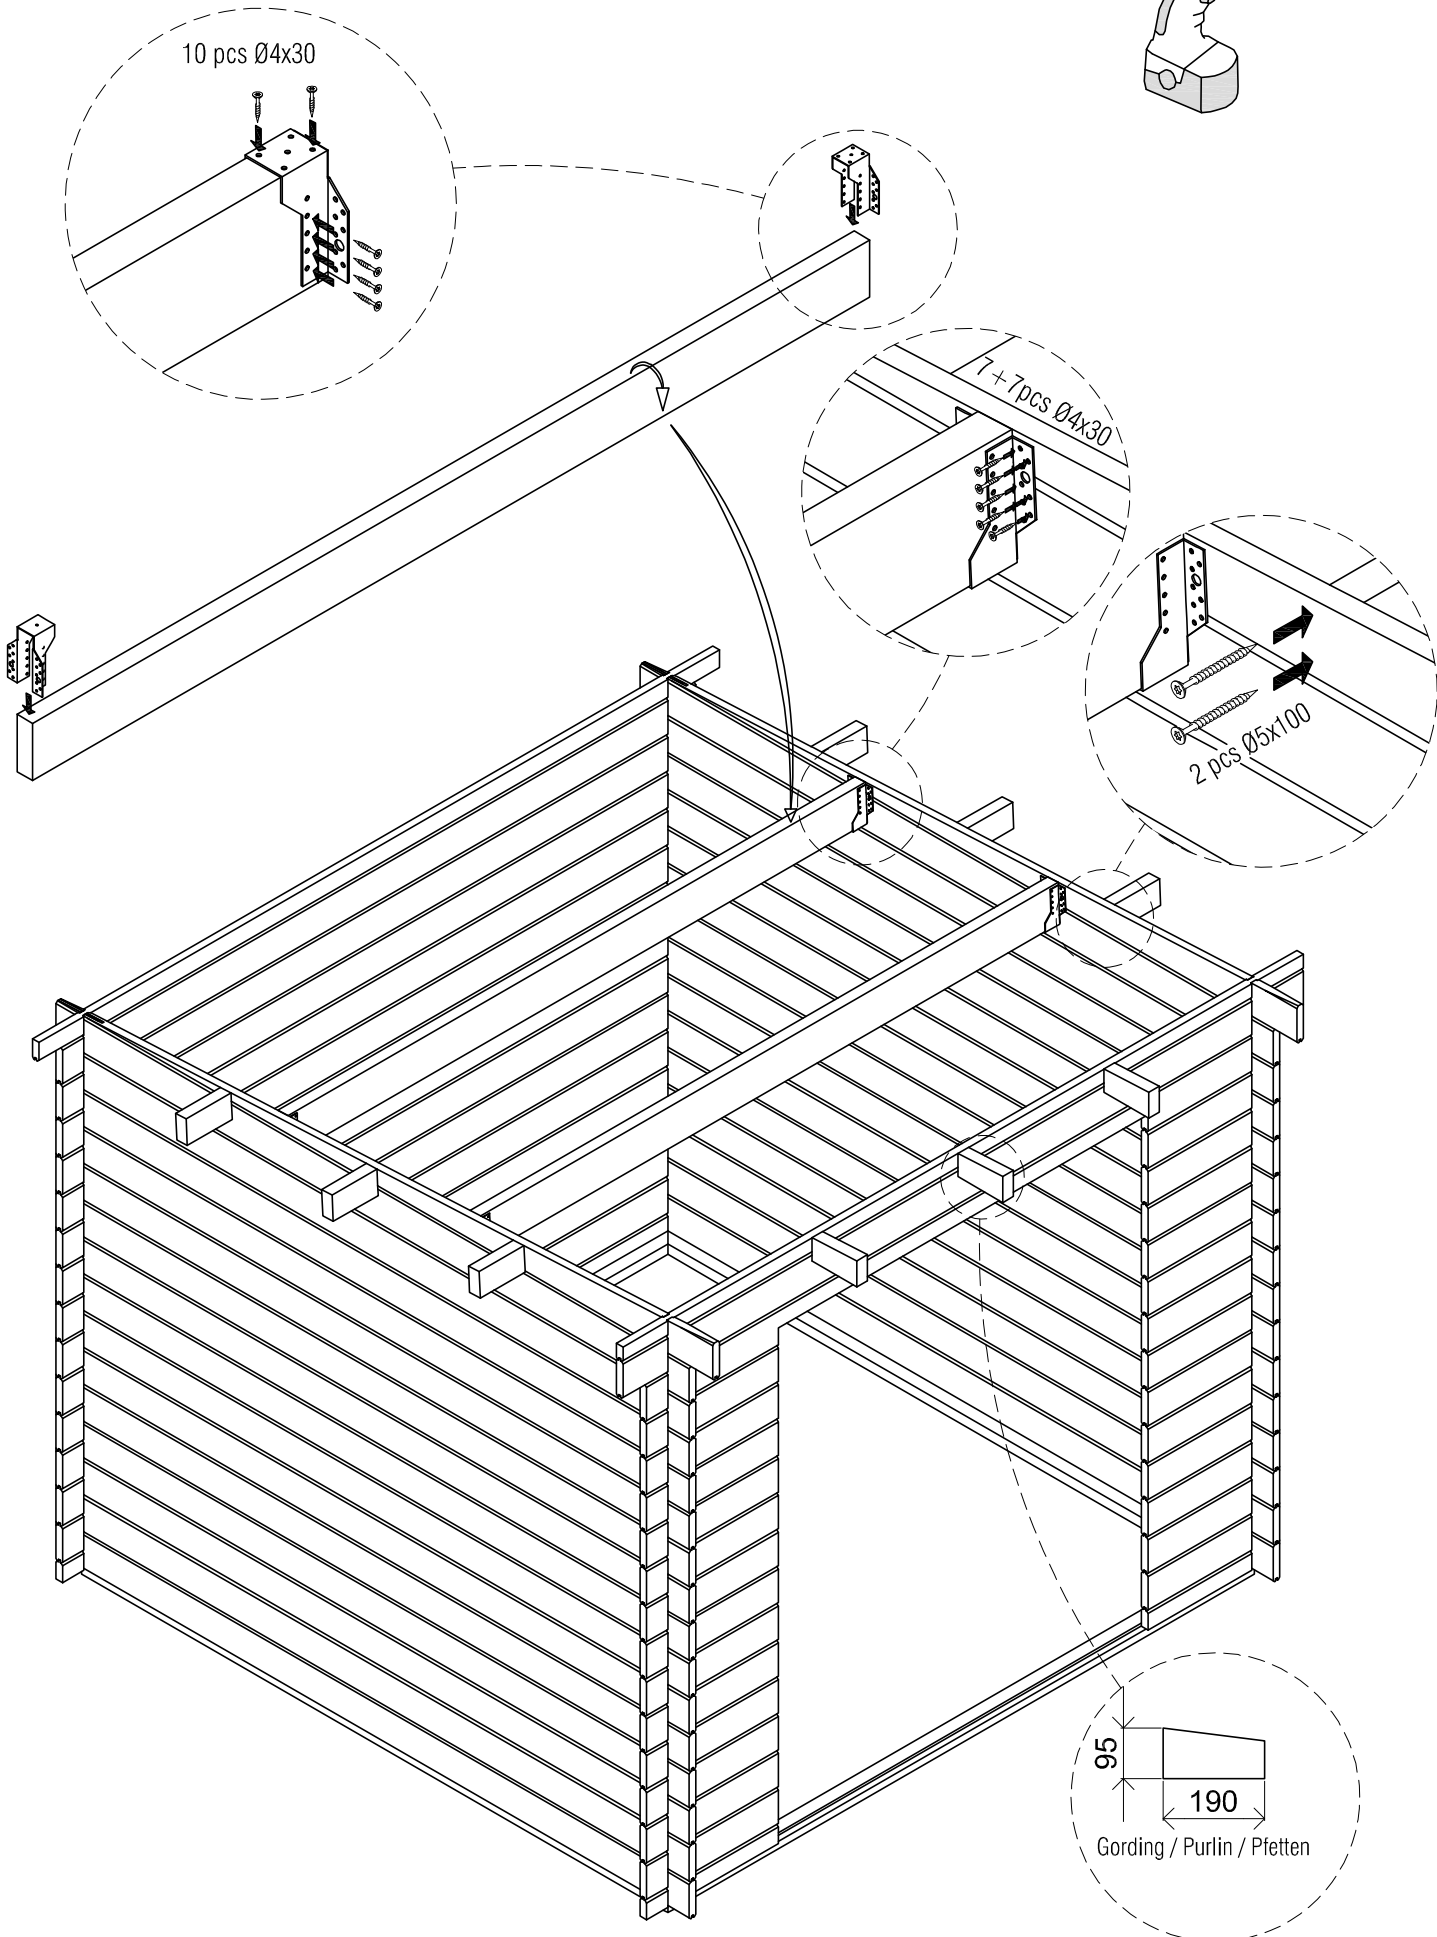

BASIC - PENTROOF

assembly instruction

BASIC - PENT

BASIC - PENT

Base beam 38x69

*Not included

BASIC - PENT

BASIC - PENT

BASIC - PENT

BASIC - PENT

Roofboard 18x95mm

Nail Ø2,7x55

BASIC - PENT

Facia 18x145

Facia 28x58

BASIC - PENT

EPDM rubber roofcovering

BASIC - PENT

EPDM Glue

BASIC - PENT

EPDM Glue

BASIC - PENT

Ø4,5x30

Aluminium rooftrim

BASIC - PENT

BASIC - PENT

Floor kit
(optional)

Floor beam 38x44mm

BASIC - PENT

Floor kit
(optional)

Floor board 18x95mm

Ø2,7x55