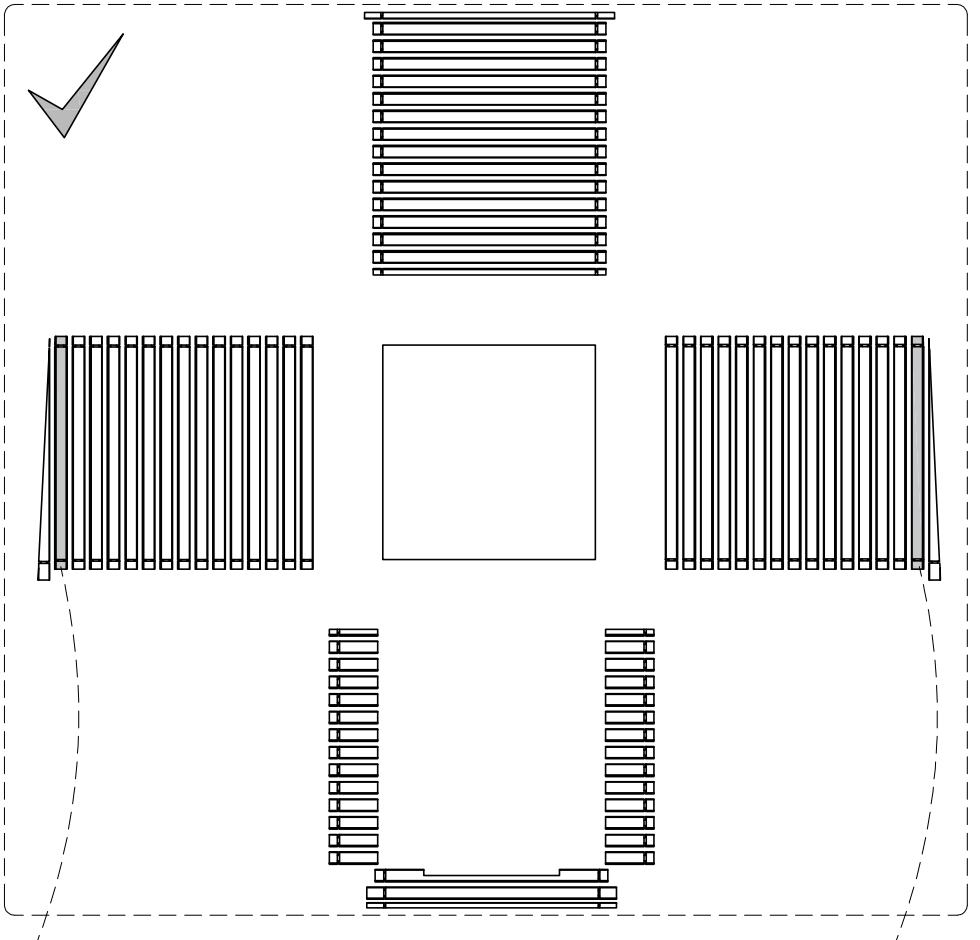

BASIC - PENTROOF

assembly instruction

BASIC - PENT

BASIC - PENT

Base beam 38x69

*Not included

BASIC - PENT

BASIC - PENT

BASIC - PENT

BASIC - PENT

Roofboard 18x95mm

Nail Ø2,7x55

BASIC - PENT

Facia 18x145

Facia 28x58

BASIC - PENT

BASIC - PENT

BASIC - PENT

Floor kit
(optional)

Floor beam 38x44mm

BASIC - PENT

Floor kit
(optional)

Floor board 18x95mm

Ø2,7x55

BASIC - PENT

Floor kit
(optional)

Skirting 24x59mm

Ø4x45