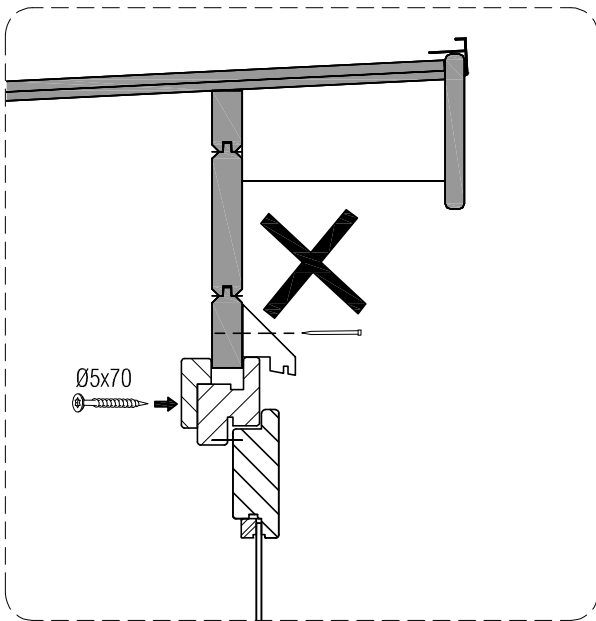

BASIC - PENTROOF

assembly instruction

BASIC - PENT

BASIC - PENT

Base beam 38x69

*Not included

BASIC - PENT

BASIC - PENT

EPDM rubber roofcovering

BASIC - PENT

EPDM Glue

BASIC - PENT

EPDM Glue

BASIC - PENT

Ø4,5x30

Aluminium rooftrim

BASIC - PENT

BASIC - PENT

Floor kit
(optional)

Floor beam 38x44mm

BASIC - PENT

Floor kit
(optional)

Floor board 18x95mm

Ø2,7x55