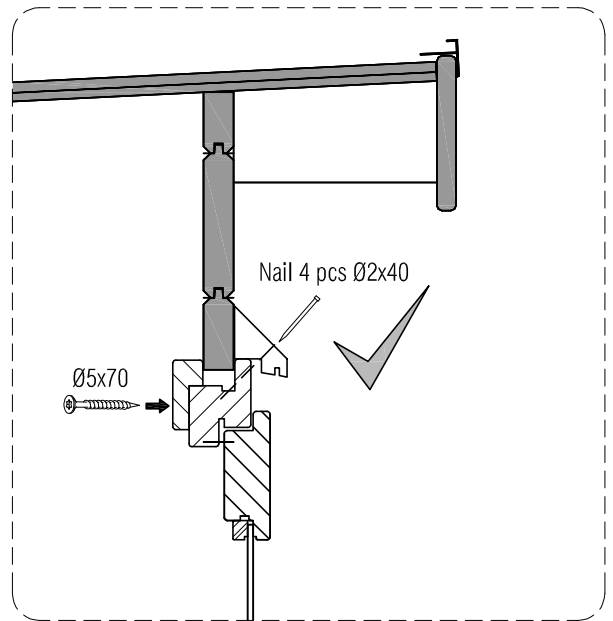

BASIC - PENTROOF

assembly instruction

BASIC - PENT

BASIC - PENT

Base beam 38x69

*Not included

BASIC - PENT

BASIC - PENT

EPDM rubber roofcovering

BASIC - PENT

EPDM Glue

BASIC - PENT

EPDM Glue

BASIC - PENT

Ø4,5x30

Aluminium rooftrim

BASIC - PENT

BASIC - PENT

Floor kit
(optional)

Floor beam 38x44mm

BASIC - PENT

Floor kit
(optional)

Floor board 18x95mm

Ø2,7x55

BASIC - PENT

Floor kit
(optional)

Skirting 24x59mm

Ø4x45