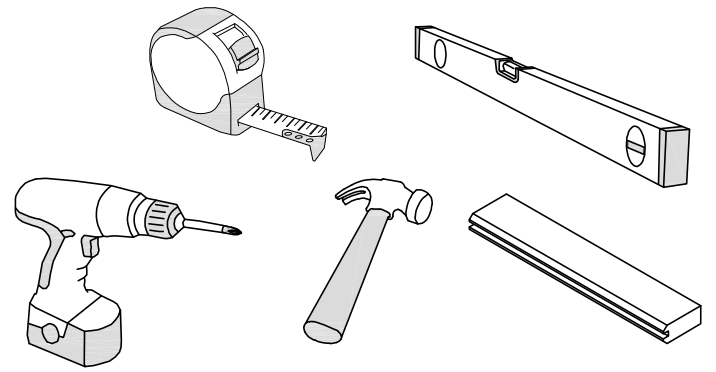

BASIC - PENTROOF

assembly instruction

BASIC - PENT

BASIC - PENT

Base beam 38x69

*Not included

BASIC - PENT

BASIC - PENT

BASIC - PENT

BASIC - PENT

Roofboard 18x95mm

Nail Ø2,7x55

BASIC - PENT

Facia 18x145

Facia 28x58

BASIC - PENT

EPDM rubber roofcovering

BASIC - PENT

EPDM Glue

BASIC - PENT

EPDM Glue

BASIC - PENT

Ø4,5x30

Aluminium rooftrim